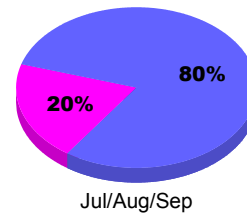

Membership Results
2011-2012

Membership
2010-2011

Month	Net Memb Goal	Actual New Memb	Actual Dropped Memb	Gain/Loss of Memb	Gain/Loss of Memb
Jul/Aug/Sep		82	-140	-58	5
Totals		82	-140	-58	5

Membership Results 2011-2012

Goal, New, Dropped, Gain/Loss

Comparison of Membership Gain/Loss

Current Year Compared to the Previous Year

Gender Comparison 2011-2012

Male Female