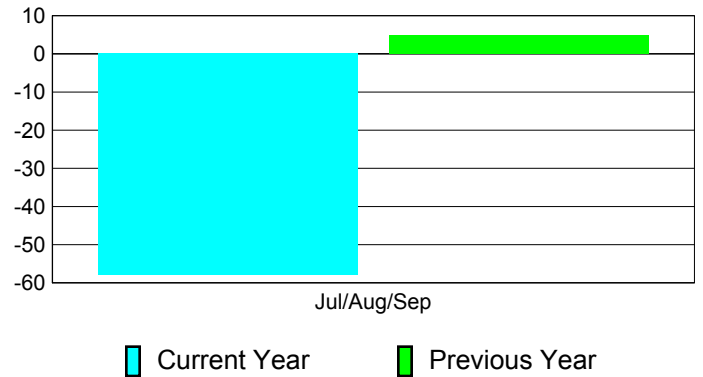

Comparison of Membership Gain/Loss

Current Year Compared to the Previous Year