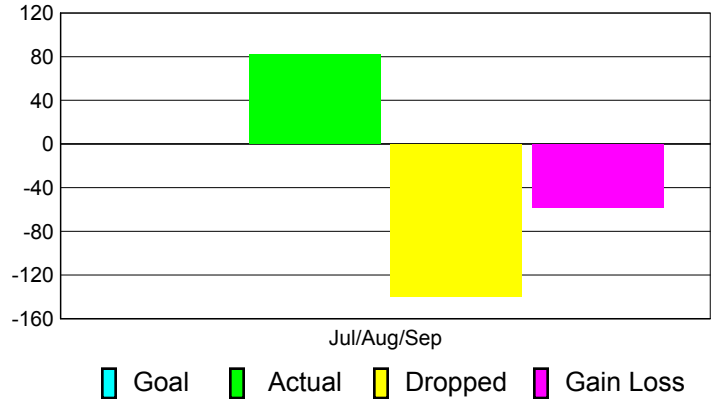

Membership Results 2011-2012

Goal, New, Dropped, Gain/Loss